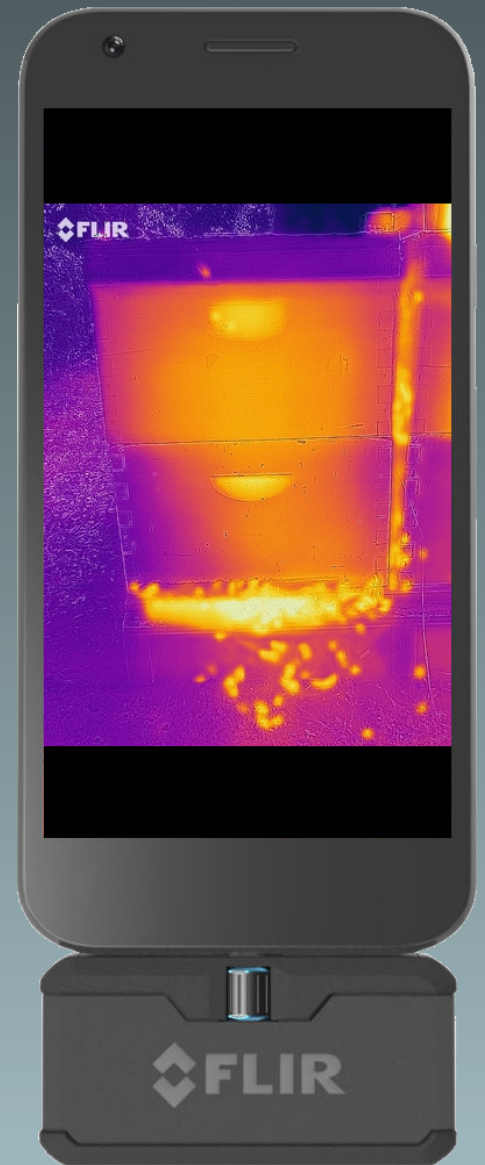

SEE MORE WITH VERIFLI

drive decisions from the palm of your hand with the unbiased, non-invasive bee grading solution powered by infrared technology

see inside

No more "eyeball" frame counts...
Easily measure hive strength without disrupting bees

see through new eyes

View results from your phone...
Instantly evaluate pollination with Verifli reports

see it through

Let data drive pollination value...
Accurate pricing based on hive strength

now accepting reservations for 2019 pollination season
availability is limited!