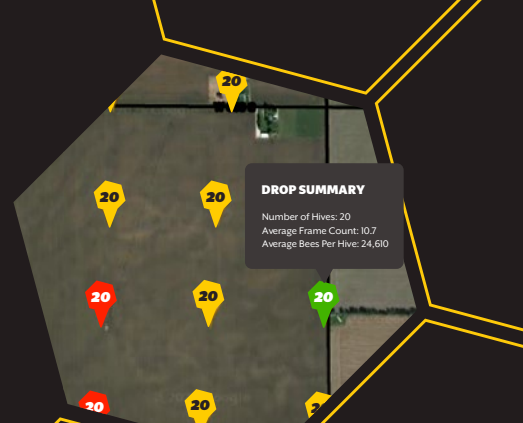

DON'T EYE IT, VERIFLI IT.

View frame strength trends, distributions, comparisons, maps and specific hive information — all in one easy-to-use, easy-to-view dashboard.

WHO WE ARE

The Bee Corp is an Indiana agtech company developing solutions for commercial pollination.

WHAT WE DO

Verifli is a digital hive grading service powered by infrared (IR) image analysis. Our team grades your hives overnight when IR is most accurate. Wake up to results on your Verifli.com dashboard, where you can compare hive strength between different sites and beekeepers. Use the mapping tool to pinpoint the location of weak bees and dispatch your beekeeper to fix the issues.

HOW IT WORKS

With a single IR image of the hive surface, Verifli captures the thermal signature of the bee cluster within each hive. Adjustments are made using real-time weather information based on the time of day and location where each image is taken.

HOW YOU GET STARTED

Give us a call at (559)786-2750 or email tyson.nunes@thebeecorp.com.