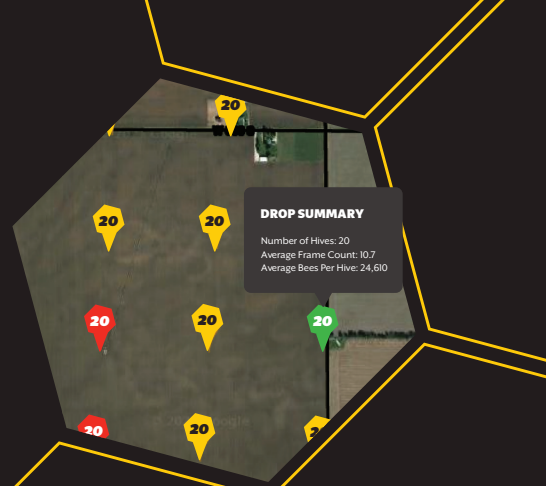

DON'T EYE IT, VERIFLI IT.

View frame strength trends, distributions, comparisons, maps and specific hive information — all in one easy-to-use, easy-to-view dashboard.

WHO WE ARE

The Bee Corp is an Indiana agtech company developing solutions for commercial pollination.

WHAT WE DO

Verifli is a digital hive grading service powered by infrared (IR) image analysis. Results are provided on your Verifli.com dashboard, where you can compare hive strength between different sites and beekeepers. Use the mapping tool to pinpoint the location of weak bees and dispatch your beekeeper to fix the issues.

HOW IT WORKS

With a single IR image of the hive surface, Verifli captures the thermal signature of the bee cluster within each hive. Adjustments are made using real-time weather information based on the time of day and location where each image is taken.

HOW YOU GET STARTED

Give us a call at (559) 314-2030 or visit thebeecorp.com/verifli.